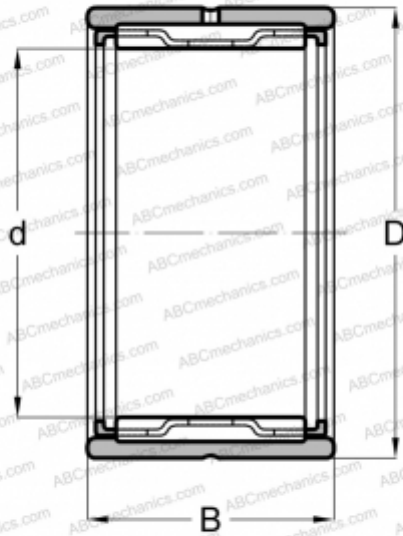

## TAF 101712 IKO

Needle roller bearings

TYPE: Roller bearings, Needle, Single row, With machined rings with flanges, without an inner ring, Metric

#### DIMENSIONS, MM

d	10,000
D	17,000
B	12,000