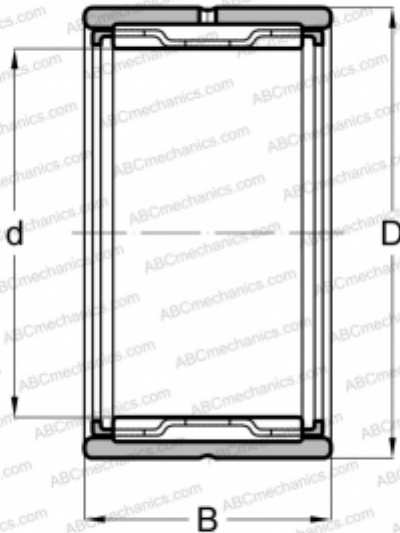

## NK 10/16 ABC

Needle roller bearings

TYPE: Roller bearings, Needle, Single row, With machined rings with flanges, without an inner ring, Metric

#### DIMENSIONS, MM

d	10,000
D	17,000
B	16,000

#### WEIGHT, KG

0,018