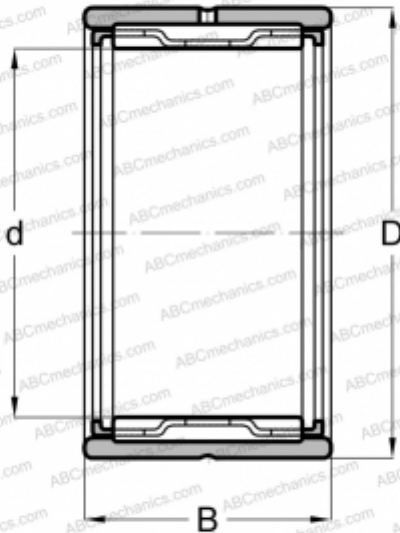

## NK 12/16 INA

Needle roller bearings

TYPE: Roller bearings, Needle, Single row, With machined rings with flanges, without an inner ring, Metric

#### DIMENSIONS, MM

d	12,000
D	19,000
B	16,000

#### WEIGHT, KG

0,018