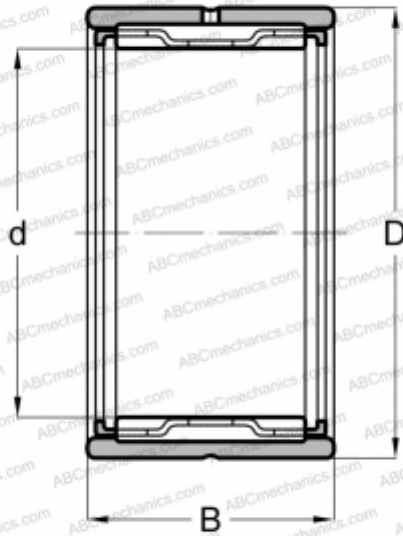

TAF 121916 IKO

Needle roller bearings

TYPE: Roller bearings, Needle, Single row, With machined rings with flanges, without an inner ring, Metric

Technical specification

DIMENSIONS, MM

d	12,000
D	19,000
B	16,000

WEIGHT, KG

0,016

MANUFACTURER

[IKO](#)

INTERCHANGE

ABC	NK 12/16
FAG	NK 12/16
INA	NK 12/16
SKF	NK 12/16

CALCULATION DATA

Basic dynamic load rating, C	9,250 kN
Basic static load rating, Co	11,200 kN