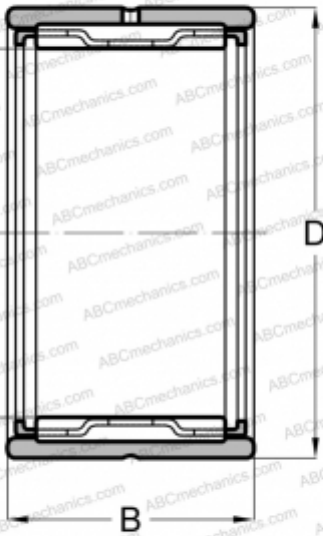

## RNA 499 ABC

Needle roller bearings

TYPE: Roller bearings, Needle, Single row, With machined rings with flanges, without an inner ring, Metric

#### DIMENSIONS, MM

d	12,000
D	20,000
B	11,000

#### WEIGHT, KG

0,014