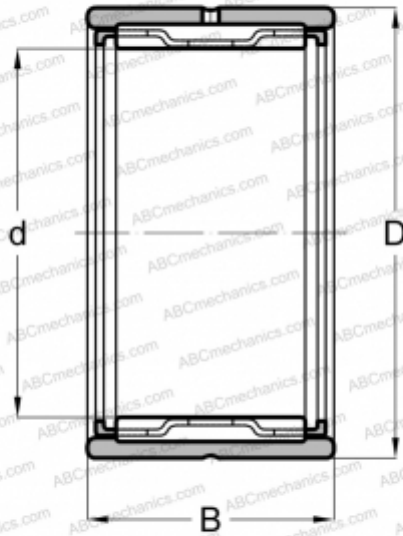

TAF 142216 IKO

Needle roller bearings

TYPE: Roller bearings, Needle, Single row, With machined rings with flanges, without an inner ring, Metric

Technical specification

DIMENSIONS, MM

d	14,000
D	22,000
B	16,000

WEIGHT, KG

0,021

MANUFACTURER

[IKO](#)

INTERCHANGE

ABC	NK 14/16
FAG	NK 14/16
INA	NK 14/16
SKF	NK 14/16

CALCULATION DATA

Basic dynamic load rating, C	11,700 kN
Basic static load rating, Co	13,700 kN