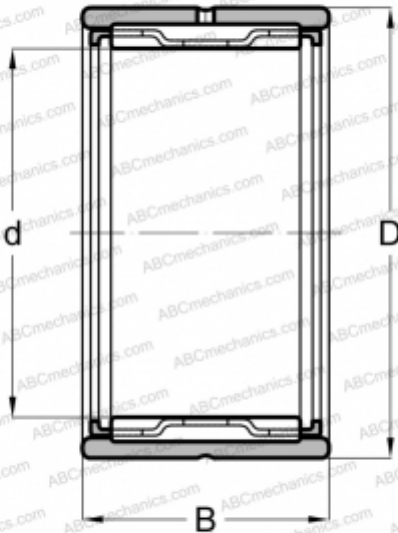

## NK 14/20 ABC

Needle roller bearings

TYPE: Roller bearings, Needle, Single row, With machined rings with flanges, without an inner ring, Metric

#### DIMENSIONS, MM

d	14,000
D	22,000
B	20,000

#### WEIGHT, KG

0,032