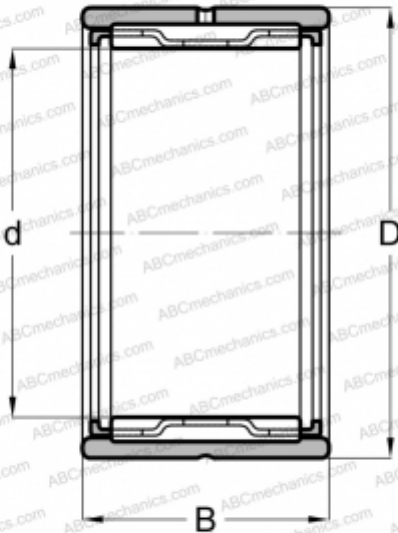

NK 14/20 FAG

Needle roller bearings

TYPE: Roller bearings, Needle, Single row, With machined rings with flanges, without an inner ring, Metric

Technical specification

DIMENSIONS, MM

d	14,000
D	22,000
B	20,000

WEIGHT, KG

0,032

MANUFACTURER

[FAG](#)

INTERCHANGE

ABC	NK 14/20
INA	NK 14/20
IKO	TAF 142220
SKF	NK 14/20