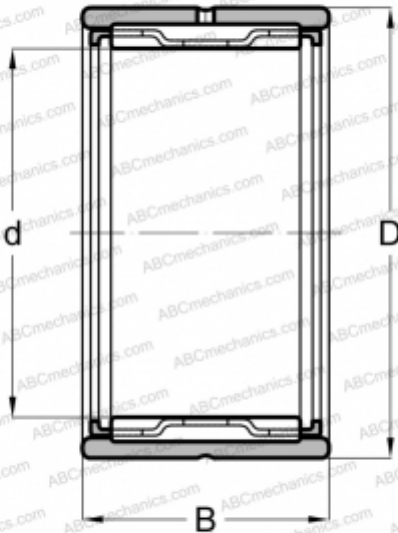

## NK 14/20 INA

Needle roller bearings

TYPE: Roller bearings, Needle, Single row, With machined rings with flanges, without an inner ring, Metric

#### DIMENSIONS, MM

|   |        |
|---|--------|
| d | 14,000 |
| D | 22,000 |
| B | 20,000 |

#### WEIGHT, KG

0,032