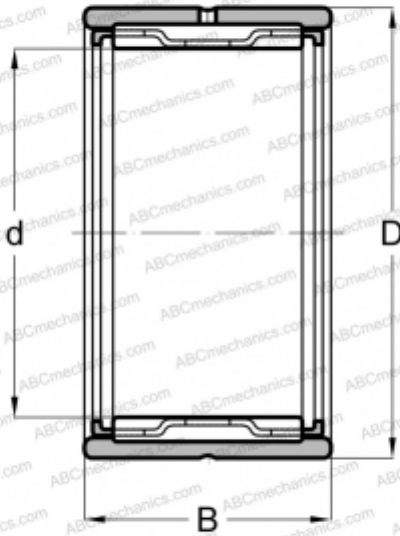

RNA 4900 ABC

Needle roller bearings

TYPE: Roller bearings, Needle, Single row, With machined rings with flanges, without an inner ring, Metric

Technical specification

DIMENSIONS, MM

d	14,000
D	22,000
B	13,000

WEIGHT, KG

0,018

MANUFACTURER

[ABC](#)

INTERCHANGE

FAG	RNA 4900
INA	RNA 4900
IKO	RNA 4900
SKF	RNA 4900
TORRINGTON	RNA 4900