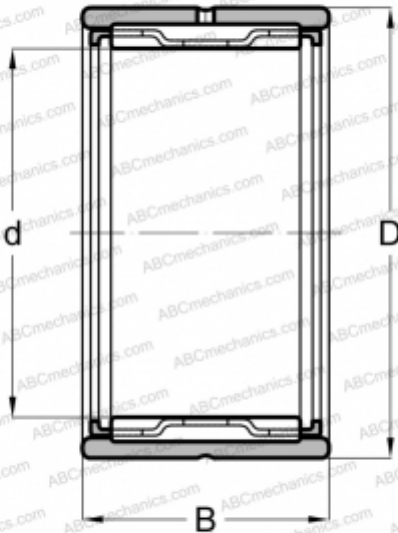

## NK 15/16 ABC

Needle roller bearings

TYPE: Roller bearings, Needle, Single row, With machined rings with flanges, without an inner ring, Metric

#### DIMENSIONS, MM

|   |        |
|---|--------|
| d | 15,000 |
| D | 23,000 |
| B | 16,000 |

#### WEIGHT, KG

0,027