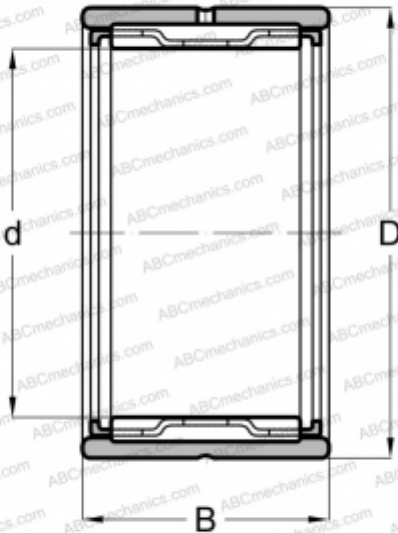

## NK 15/20 FAG

Needle roller bearings

TYPE: Roller bearings, Needle, Single row, With machined rings with flanges, without an inner ring, Metric

#### DIMENSIONS, MM

d	15,000
D	23,000
B	20,000

#### WEIGHT, KG

0,032