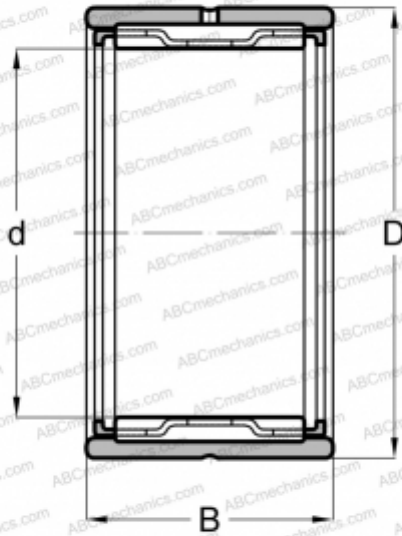

## TAF 152320 IKO

Needle roller bearings

TYPE: Roller bearings, Needle, Single row, With machined rings with flanges, without an inner ring, Metric

#### DIMENSIONS, MM

d	15,000
D	23,000
B	20,000

#### WEIGHT, KG

0,028