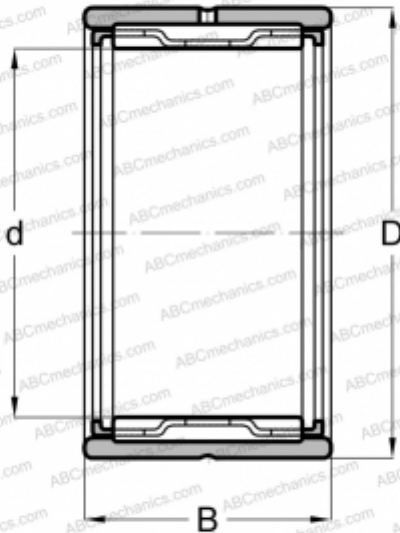

## NK 16/20 ABC

Needle roller bearings

TYPE: Roller bearings, Needle, Single row, With machined rings with flanges, without an inner ring, Metric

#### DIMENSIONS, MM

d	16,000
D	24,000
B	20,000

#### WEIGHT, KG

0,032