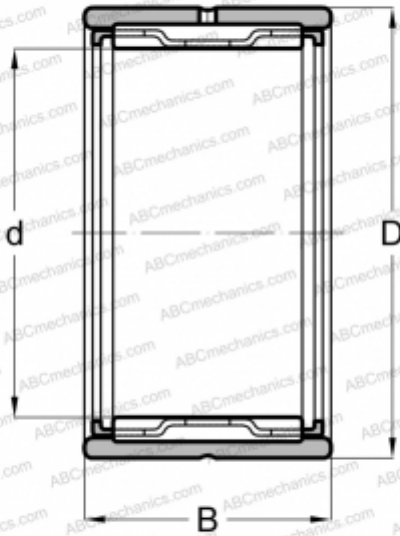

RNA 4901 INA

Needle roller bearings

TYPE: Roller bearings, Needle, Single row, With machined rings with flanges, without an inner ring, Metric

Technical specification

DIMENSIONS, MM

d	16,000
D	24,000
B	13,000

WEIGHT, KG

0,023

MANUFACTURER

[INA](#)

INTERCHANGE

ABC	RNA 4901
FAG	RNA 4901
IKO	RNA 4901
SKF	RNA 4901
TORRINGTON	RNA 4901