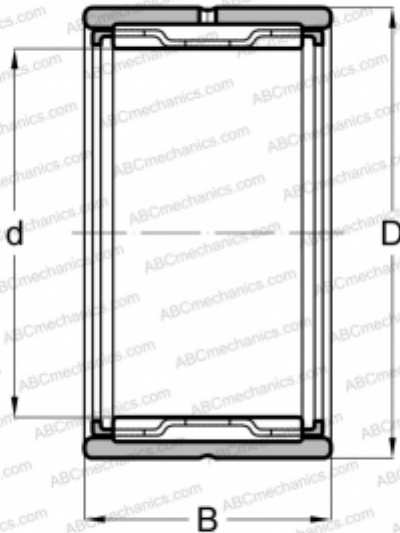

## RNA 4901 TORRINGTON

Needle roller bearings

TYPE: Roller bearings, Needle, Single row, With machined rings with flanges, without an inner ring, Metric

#### DIMENSIONS, MM

d	16,000
D	24,000
B	13,000

#### WEIGHT, KG

0,023