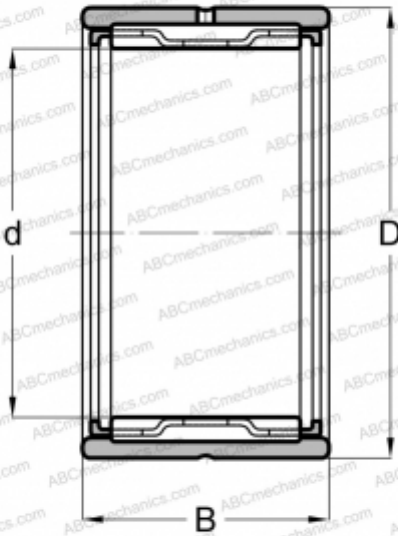

RNA 6901 ABC

Needle roller bearings

TYPE: Roller bearings, Needle, Single row, With machined rings with flanges, without an inner ring, Metric

Technical specification

DIMENSIONS, MM

d	16,000
D	24,000
B	22,000

WEIGHT, KG

0,036

MANUFACTURER

[ABC](#)

INTERCHANGE

FAG	RNA 6901
INA	RNA 6901
SKF	RNA 6901