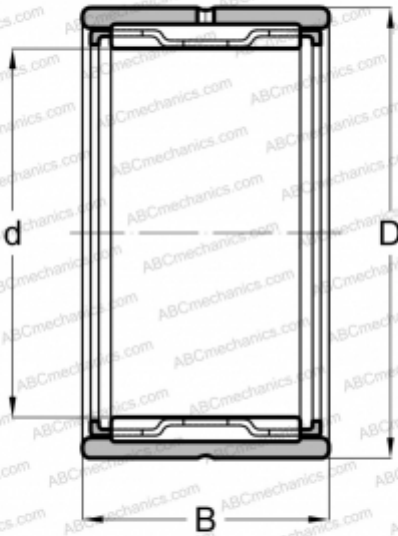

RNA 6901 INA

Needle roller bearings

TYPE: Roller bearings, Needle, Single row, With machined rings with flanges, without an inner ring, Metric

Technical specification

DIMENSIONS, MM

d	16,000
D	24,000
B	22,000

WEIGHT, KG

0,036

MANUFACTURER

[INA](#)

INTERCHANGE

ABC	RNA 6901
FAG	RNA 6901
SKF	RNA 6901