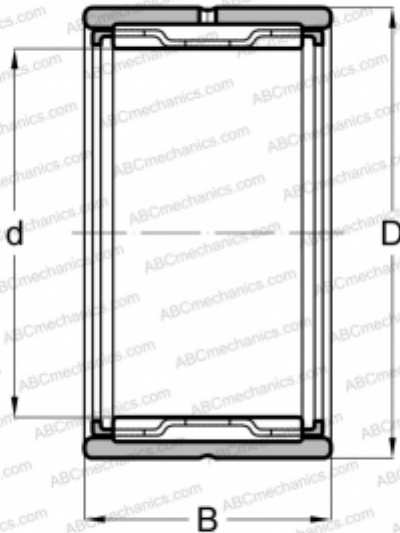

## NK 19/20 INA

Needle roller bearings

TYPE: Roller bearings, Needle, Single row, With machined rings with flanges, without an inner ring, Metric

#### DIMENSIONS, MM

d	19,000
D	27,000
B	20,000

#### WEIGHT, KG

0,041