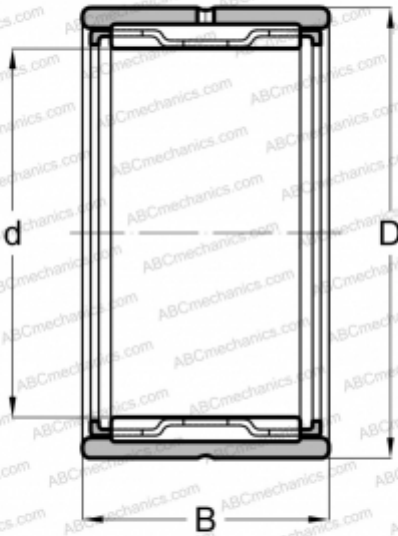

## NK 20/20 ABC

Needle roller bearings

TYPE: Roller bearings, Needle, Single row, With machined rings with flanges, without an inner ring, Metric

#### DIMENSIONS, MM

d	20,000
D	28,000
B	20,000

#### WEIGHT, KG

0,041