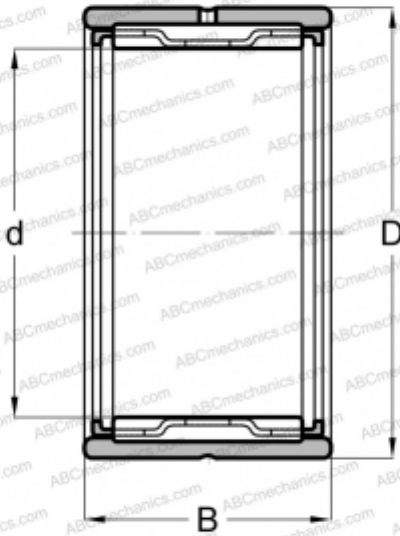

RNA 4902 FAG

Needle roller bearings

TYPE: Roller bearings, Needle, Single row, With machined rings with flanges, without an inner ring, Metric

Technical specification

DIMENSIONS, MM

d	20,000
D	28,000
B	13,000

WEIGHT, KG

0,023

MANUFACTURER

[FAG](#)

INTERCHANGE

ABC	RNA 4902
INA	RNA 4902
IKO	RNA 4902
SKF	RNA 4902
TORRINGTON	RNA 4902