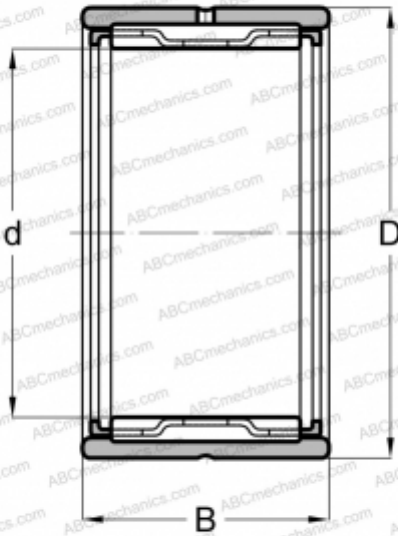

RNA 6902 FAG

Needle roller bearings

TYPE: Roller bearings, Needle, Single row, With machined rings with flanges, without an inner ring, Metric

Technical specification

DIMENSIONS, MM

d	20,000
D	28,000
B	23,000