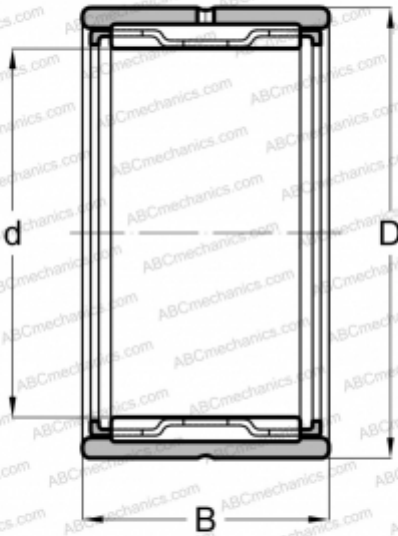

## NK 21/16 INA

Needle roller bearings

TYPE: Roller bearings, Needle, Single row, With machined rings with flanges, without an inner ring, Metric

#### DIMENSIONS, MM

d	21,000
D	29,000
B	16,000

#### WEIGHT, KG

0,032