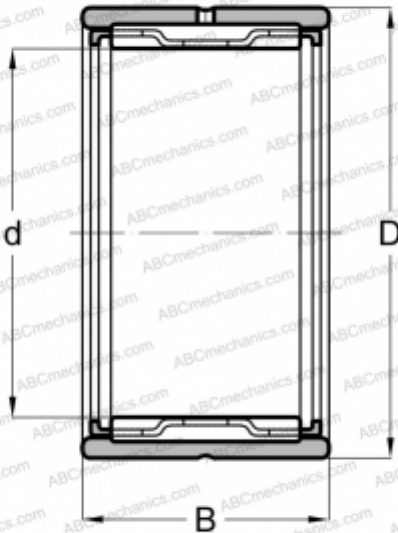

NK 22/16 ABC

Needle roller bearings

TYPE: Roller bearings, Needle, Single row, With machined rings with flanges, without an inner ring, Metric

Technical specification

DIMENSIONS, MM

d	22,000
D	30,000
B	16,000