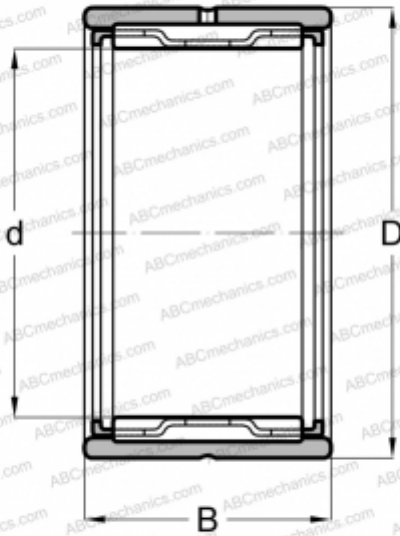

RNA 4903 FAG

Needle roller bearings

TYPE: Roller bearings, Needle, Single row, With machined rings with flanges, without an inner ring, Metric

Technical specification

DIMENSIONS, MM

d	22,000
D	30,000
B	13,000

WEIGHT, KG

0,027

MANUFACTURER

[FAG](#)

INTERCHANGE

ABC	RNA 4903
INA	RNA 4903
IKO	RNA 4903
SKF	RNA 4903
TORRINGTON	RNA 4903