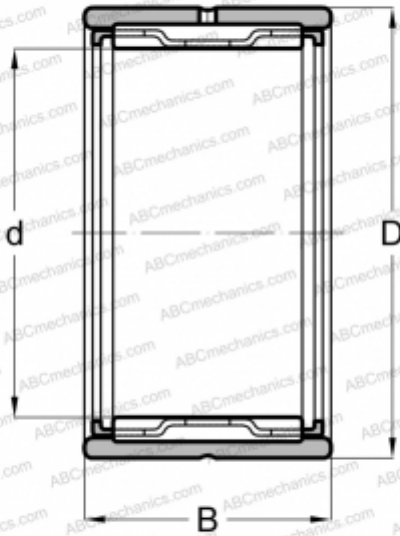

RNA 4903 INA

Needle roller bearings

TYPE: Roller bearings, Needle, Single row, With machined rings with flanges, without an inner ring, Metric

Technical specification

DIMENSIONS, MM

| | |
|---|--------|
| d | 22,000 |
| D | 30,000 |
| B | 13,000 |

WEIGHT, KG

0,027

MANUFACTURER

[INA](#)

INTERCHANGE

| | |
|------------|--------------------------|
| ABC | RNA 4903 |
| FAG | RNA 4903 |
| IKO | RNA 4903 |
| SKF | RNA 4903 |
| TORRINGTON | RNA 4903 |