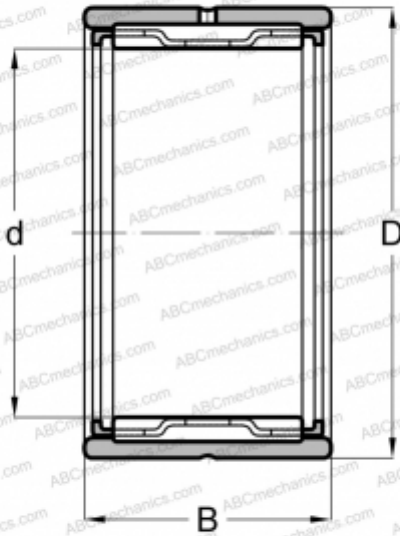

## RNA 6903 SKF

Needle roller bearings

TYPE: Roller bearings, Needle, Single row, With machined rings with flanges, without an inner ring, Metric

#### DIMENSIONS, MM

d	22,000
D	30,000
B	23,000

#### WEIGHT, KG

0,042