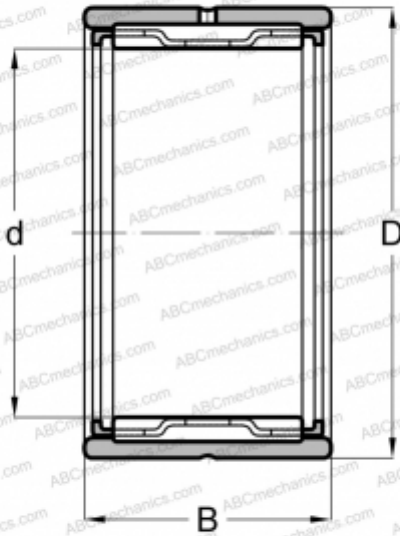

## TAF 243220 IKO

Needle roller bearings

TYPE: Roller bearings, Needle, Single row, With machined rings with flanges, without an inner ring, Metric

#### DIMENSIONS, MM

|   |        |
|---|--------|
| d | 24,000 |
| D | 32,000 |
| B | 20,000 |

#### WEIGHT, KG

0,041