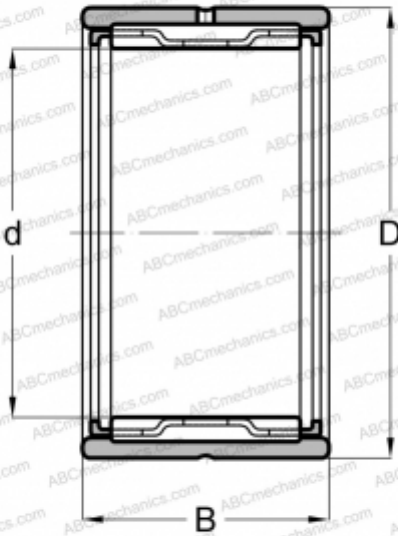

## NK 25/20 ABC

Needle roller bearings

TYPE: Roller bearings, Needle, Single row, With machined rings with flanges, without an inner ring, Metric

#### DIMENSIONS, MM

d	25,000
D	33,000
B	20,000

#### WEIGHT, KG

0,050