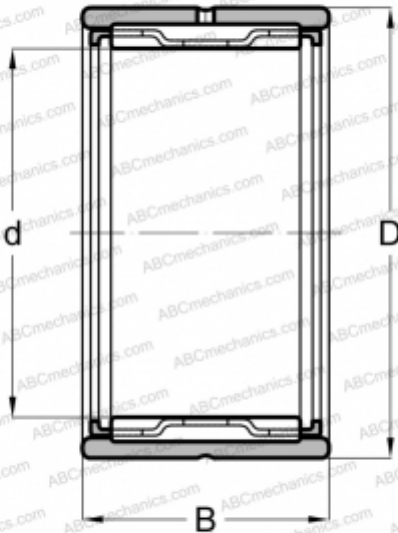

## NK 29/30 ABC

Needle roller bearings

TYPE: Roller bearings, Needle, Single row, With machined rings with flanges, without an inner ring, Metric

#### DIMENSIONS, MM

d	29,000
D	38,000
B	30,000

#### WEIGHT, KG

0,091