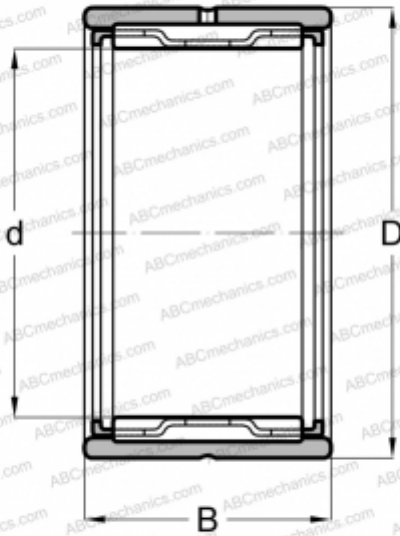

RNA 4922 ABC

Needle roller bearings

TYPE: Roller bearings, Needle, Single row, With machined rings with flanges, without an inner ring, Metric

Technical specification

DIMENSIONS, MM

d	125,000
D	150,000
B	40,000

WEIGHT, KG

1,320

MANUFACTURER

[ABC](#)

INTERCHANGE

FAG	RNA 4922
INA	RNA 4922
IKO	RNA 4922
SKF	RNA 4922
TORRINGTON	RNA 4922