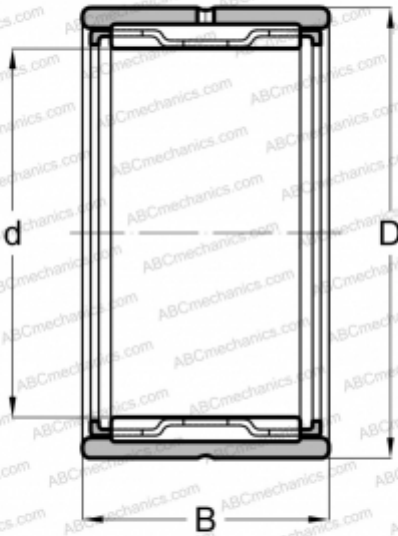

## RNA 4922 INA

Needle roller bearings

TYPE: Roller bearings, Needle, Single row, With machined rings with flanges, without an inner ring, Metric

#### DIMENSIONS, MM

d	125,000
D	150,000
B	40,000

#### WEIGHT, KG

1,320