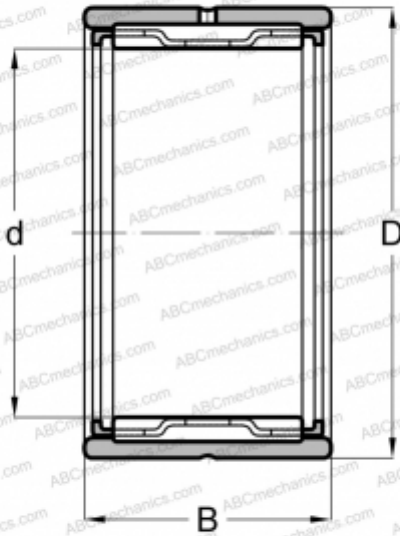

## RNA 4824 INA

Needle roller bearings

TYPE: Roller bearings, Needle, Single row, With machined rings with flanges, without an inner ring, Metric

#### DIMENSIONS, MM

d	130,000
D	150,000
B	30,000

#### WEIGHT, KG

0,853