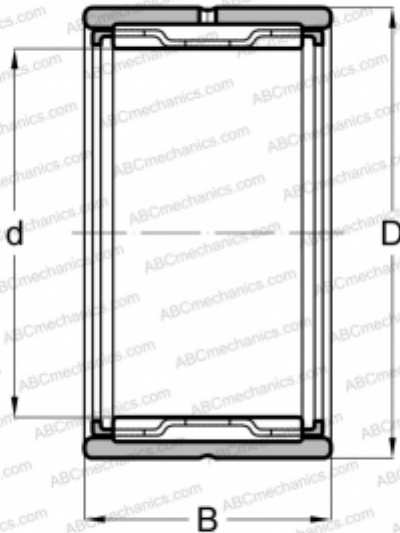

## RNA 4824 TORRINGTON

Needle roller bearings

TYPE: Roller bearings, Needle, Single row, With machined rings with flanges, without an inner ring, Metric

#### DIMENSIONS, MM

d	130,000
D	150,000
B	30,000

#### WEIGHT, KG

0,853