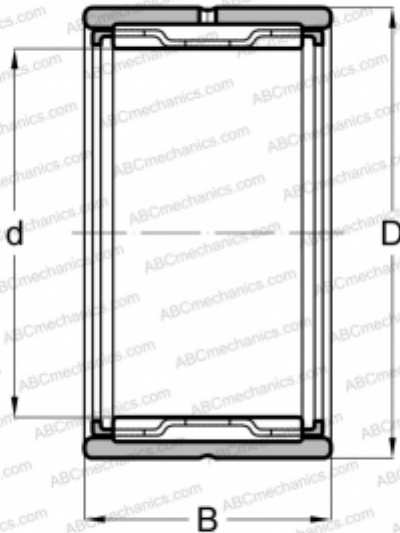

RNA 4924 ABC

Needle roller bearings

TYPE: Roller bearings, Needle, Single row, With machined rings with flanges, without an inner ring, Metric

Technical specification

DIMENSIONS, MM

d	135,000
D	165,000
B	45,000

WEIGHT, KG

1,982

MANUFACTURER

[ABC](#)

INTERCHANGE

FAG	RNA 4924
INA	RNA 4924
IKO	RNA 4924
SKF	RNA 4924
TORRINGTON	RNA 4924