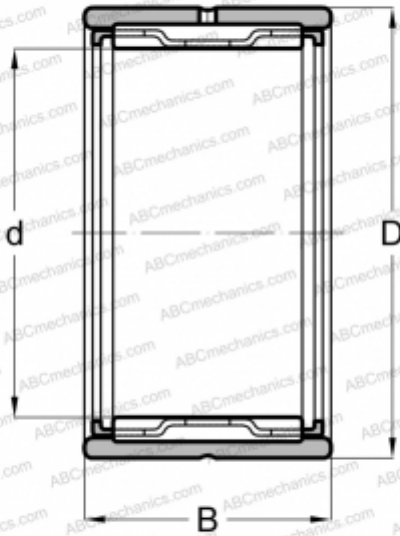

## RNA 4830 IKO

Needle roller bearings

TYPE: Roller bearings, Needle, Single row, With machined rings with flanges, without an inner ring, Metric

#### DIMENSIONS, MM

d	165,000
D	190,000
B	40,000

#### WEIGHT, KG

1,750