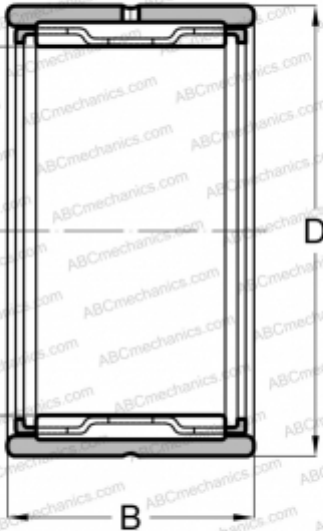

RNA 4830 TORRINGTON

Needle roller bearings

TYPE: Roller bearings, Needle, Single row, With machined rings with flanges, without an inner ring, Metric

Technical specification

DIMENSIONS, MM

| | |
|---|---------|
| d | 165,000 |
| D | 190,000 |
| B | 40,000 |

WEIGHT, KG

1,819

MANUFACTURER

[TORRINGTON](#)

INTERCHANGE

| | |
|-----|--------------------------|
| ABC | RNA 4830 |
| FAG | RNA 4830 |
| INA | RNA 4830 |
| IKO | RNA 4830 |
| SKF | RNA 4830 |