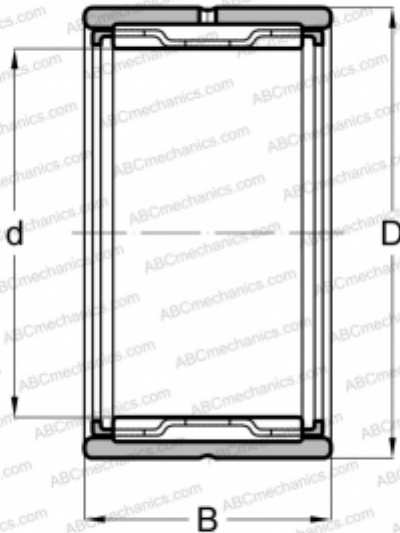

RNA 4938 ABC

Needle roller bearings

TYPE: Roller bearings, Needle, Single row, With machined rings with flanges, without an inner ring, Metric

Technical specification

DIMENSIONS, MM

d	215,000
D	260,000
B	69,000

WEIGHT, KG

6,500

MANUFACTURER

[ABC](#)

INTERCHANGE

IKO [RNA 4938](#)