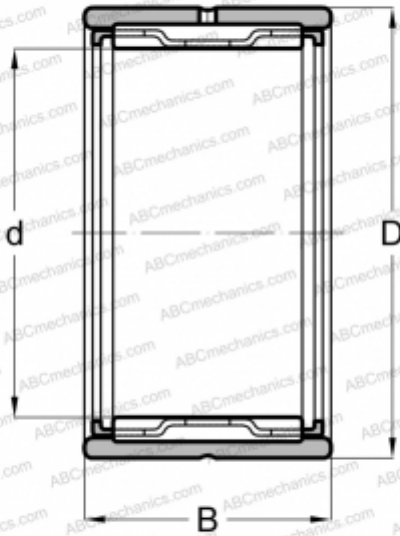

## RNA 4840 INA

Needle roller bearings

TYPE: Roller bearings, Needle, Single row, With machined rings with flanges, without an inner ring, Metric

#### DIMENSIONS, MM

d	220,000
D	250,000
B	50,000

#### WEIGHT, KG

3,602