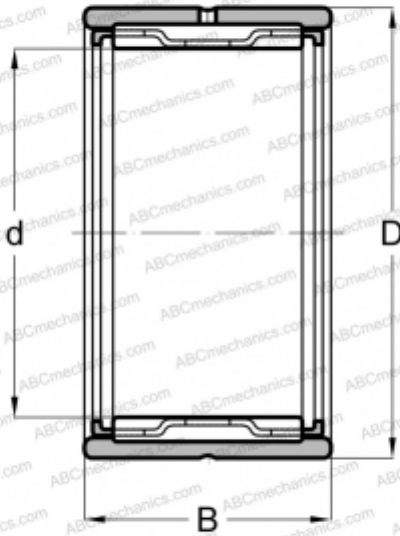

RNA 4940 IKO

Needle roller bearings

TYPE: Roller bearings, Needle, Single row, With machined rings with flanges, without an inner ring, Metric

Technical specification

DIMENSIONS, MM

d	225,000
D	280,000
B	80,000

WEIGHT, KG

10,400

MANUFACTURER

[IKO](#)

INTERCHANGE

ABC	RNA 4940
-----	--------------------------

CALCULATION DATA

Basic dynamic load rating, C	518,000 kN
Basic static load rating, Co	1120,000 kN