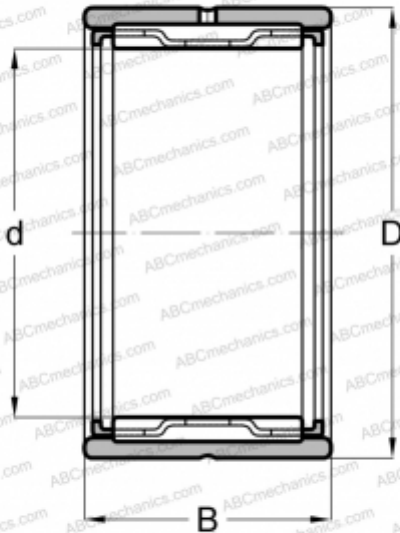

RNA 4948 ABC

Needle roller bearings

TYPE: Roller bearings, Needle, Single row, With machined rings with flanges, without an inner ring, Metric

Technical specification

DIMENSIONS, MM

d	265,000
D	320,000
B	80,000

WEIGHT, KG

12,000

MANUFACTURER

[ABC](#)

INTERCHANGE

IKO [RNA 4948](#)