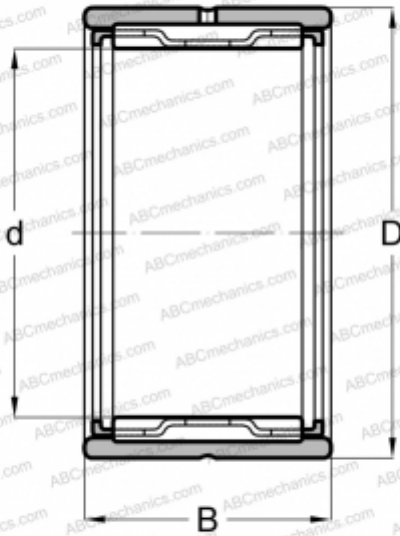

## RNA 4952 ABC

Needle roller bearings

TYPE: Roller bearings, Needle, Single row, With machined rings with flanges, without an inner ring, Metric

#### DIMENSIONS, MM

d	290,000
D	360,000
B	100,000

#### WEIGHT, KG

21,200