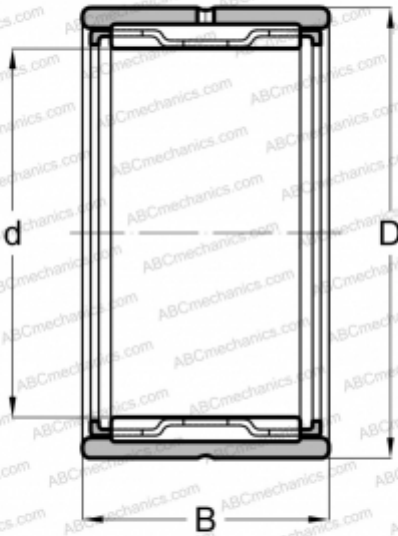

RNA 4868 ABC

Needle roller bearings

TYPE: Roller bearings, Needle, Single row, With machined rings with flanges, without an inner ring, Metric

Technical specification

DIMENSIONS, MM

d	370,000
D	420,000
B	80,000

WEIGHT, KG

16,152

MANUFACTURER

[ABC](#)

INTERCHANGE

FAG	RNA 4868
INA	RNA 4868
IKO	RNA 4868
SKF	RNA 4868