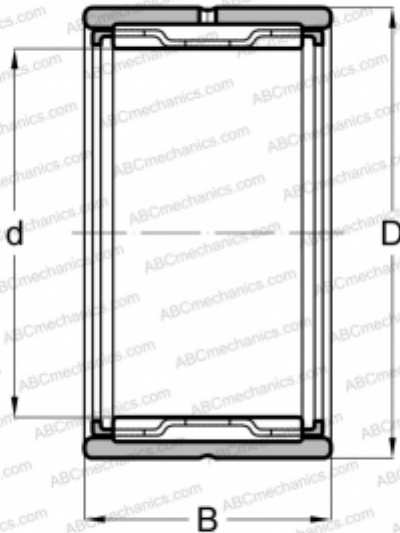

RNA 4868 FAG

Needle roller bearings

TYPE: Roller bearings, Needle, Single row, With machined rings with flanges, without an inner ring, Metric

Technical specification

DIMENSIONS, MM

d	370,000
D	420,000
B	80,000

WEIGHT, KG

16,152

MANUFACTURER

[FAG](#)

INTERCHANGE

ABC	RNA 4868
INA	RNA 4868
IKO	RNA 4868
SKF	RNA 4868