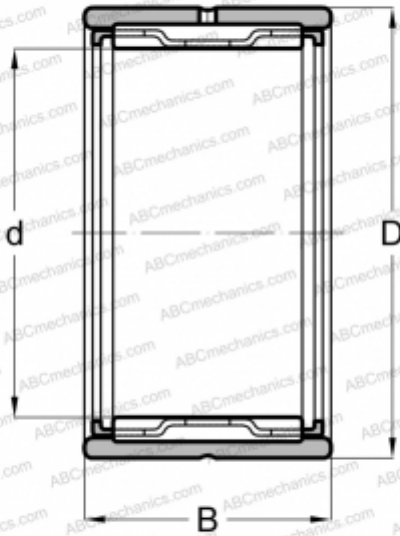

## RNA 4980 ABC

Needle roller bearings

TYPE: Roller bearings, Needle, Single row, With machined rings with flanges, without an inner ring, Metric

#### DIMENSIONS, MM

d	450,000
D	540,000
B	140,000

#### WEIGHT, KG

58,800