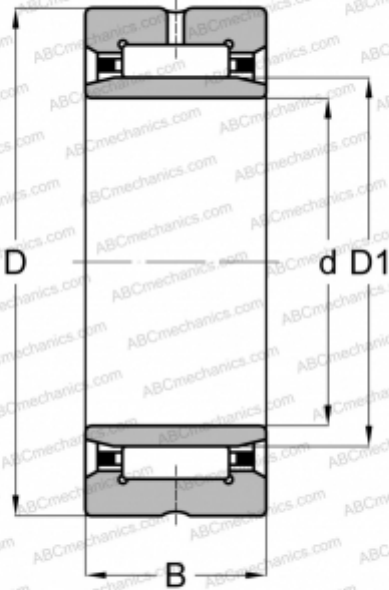

NKI 7/16 TN SKF

Needle roller bearings

TYPE: Roller bearings, Needle, Single row, With machined rings with flanges, with an inner ring, Metric

Technical specification

DIMENSIONS, MM

d	7,000
D	17,000
D1	10,000
B	16,000

WEIGHT, KG

0,018

MANUFACTURER

[SKF](#)

INTERCHANGE

ABC	NKI 7/16
FAG	NKI 7/16
INA	NKI 7/16
IKO	TAFI 71716

CALCULATION DATA

Basic dynamic load rating, C	5,940 kN
Basic static load rating, Co	8,000 kN
Fatigue load limit, Pu	0,900 kN
Reference speed	28000 r/min
Limiting speed	32000 r/min