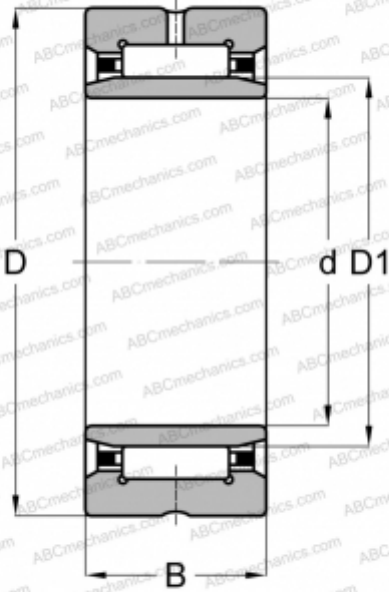

NKI 15/20 SKF

Needle roller bearings

TYPE: Roller bearings, Needle, Single row, With machined rings with flanges, with an inner ring, Metric

Technical specification

DIMENSIONS, MM

d	15,000
D	27,000
D1	19,000
B	20,000

WEIGHT, KG

0,049

MANUFACTURER

[SKF](#)

INTERCHANGE

ABC	NKI 15/20
FAG	NKI 15/20
INA	NKI 15/20
IKO	TAFI 152720

CALCULATION DATA

Basic dynamic load rating, C	16,500 kN
Basic static load rating, Co	25,500 kN
Fatigue load limit, Pu	3,050 kN
Reference speed	20000 r/min
Limiting speed	24000 r/min