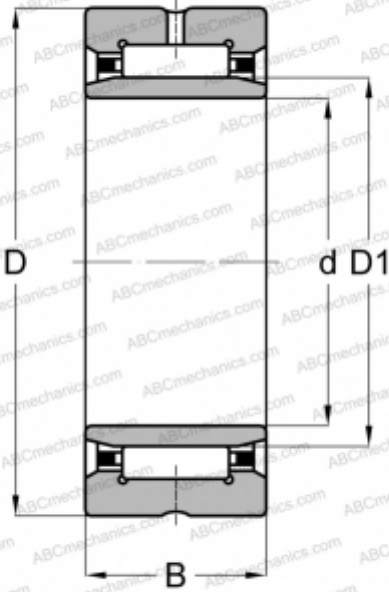

## NKI 32/20 SKF

Needle roller bearings

TYPE: Roller bearings, Needle, Single row, With machined rings with flanges, with an inner ring, Metric

### Technical specification

#### DIMENSIONS, MM

d	32,000
D	47,000
D1	37,000
B	20,000

#### WEIGHT, KG

0,110