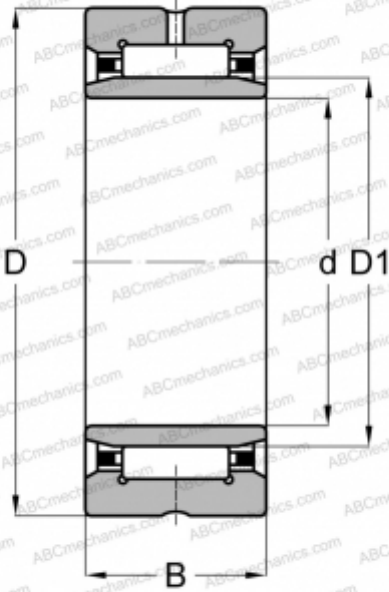

NKI 32/30 SKF

Needle roller bearings

TYPE: Roller bearings, Needle, Single row, With machined rings with flanges, with an inner ring, Metric

Technical specification

DIMENSIONS, MM

d	32,000
D	47,000
D1	37,000
B	30,000

WEIGHT, KG

0,170

MANUFACTURER

[SKF](#)

INTERCHANGE

ABC	NKI 32/30
FAG	NKI 32/30
INA	NKI 32/30
IKO	TAFI 324730

CALCULATION DATA

Basic dynamic load rating, C	36,900 kN
Basic static load rating, Co	76,500 kN
Fatigue load limit, Pu	9,500 kN
Reference speed	11000 r/min
Limiting speed	12000 r/min