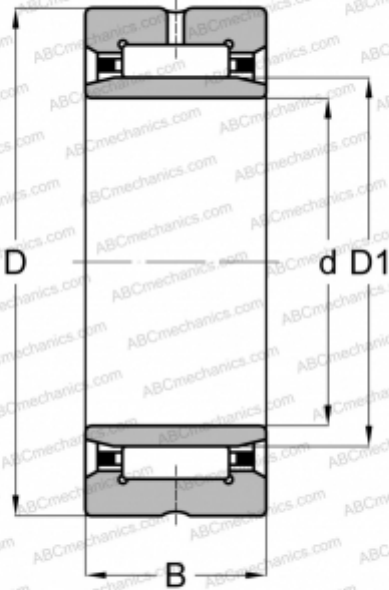

## NA 4830 SKF

Needle roller bearings

TYPE: Roller bearings, Needle, Single row, With machined rings with flanges, with an inner ring, Metric

### Technical specification

#### DIMENSIONS, MM

d	150,000
D	190,000
D1	165,000
B	40,000

#### WEIGHT, KG

2,700